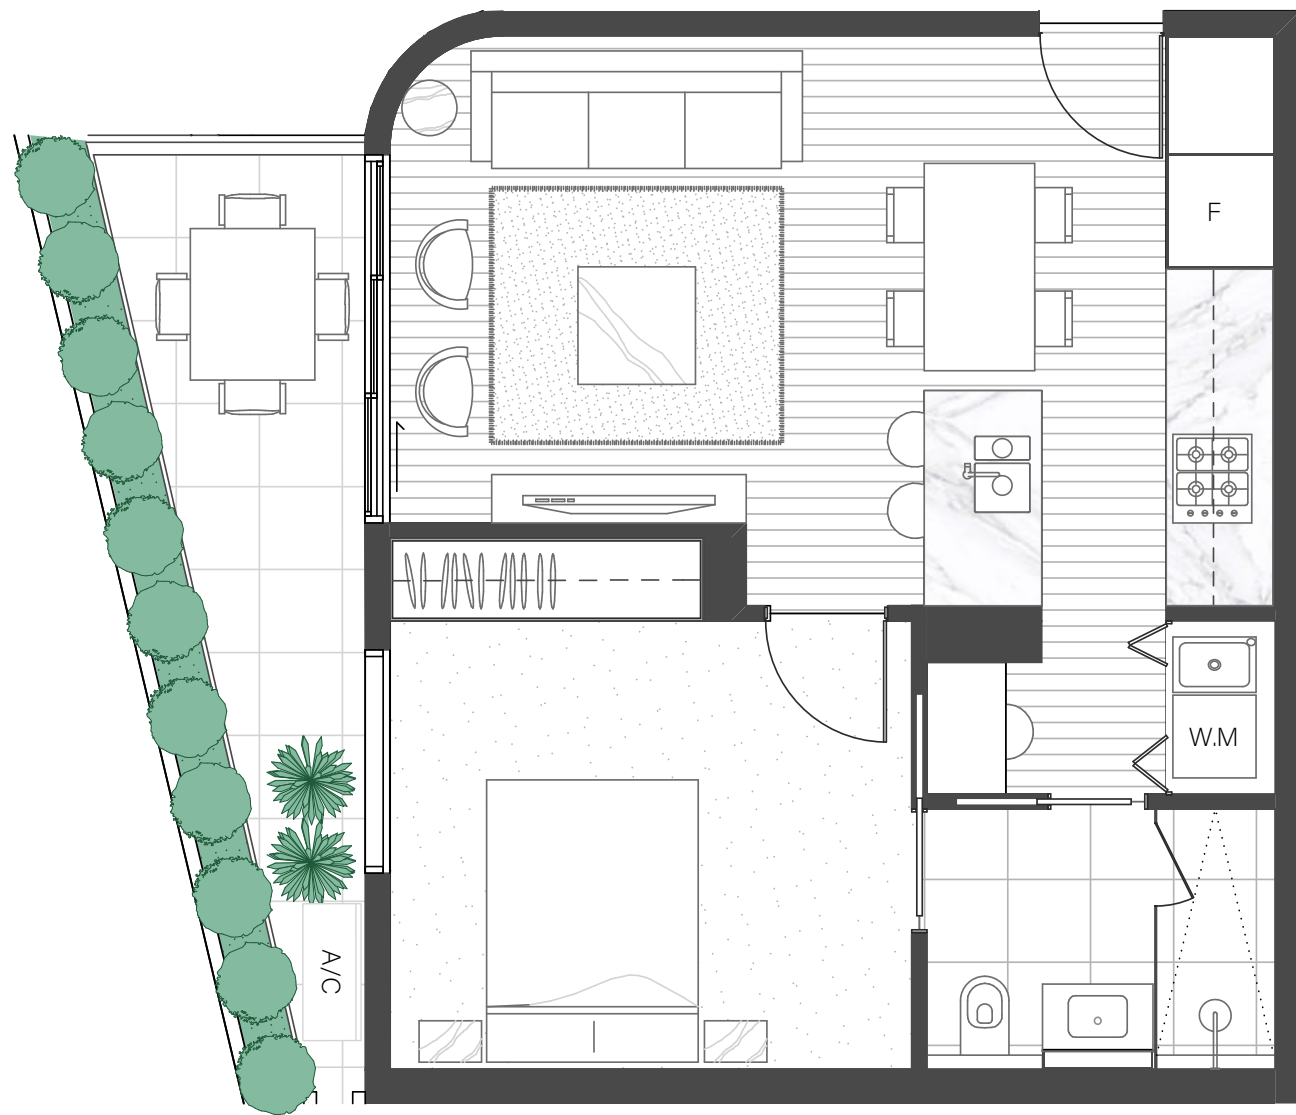

IRIDIAN

HAMPTON EAST

APT
G.06

ROOMS	
Bedroom.....	1
Bathroom.....	1
Storage.....	1
Car Park.....	1

AREA	
Internal Area.....	52m ²
External Area.....	8m ²
Total Area.....	60m ²

LEGEND	
F	Fridge
W.M	Washing Machine
A/C	Air conditioning condenser